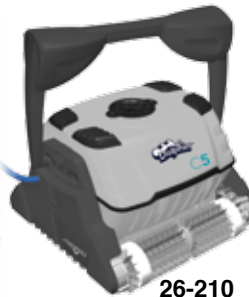

26-215

26-210